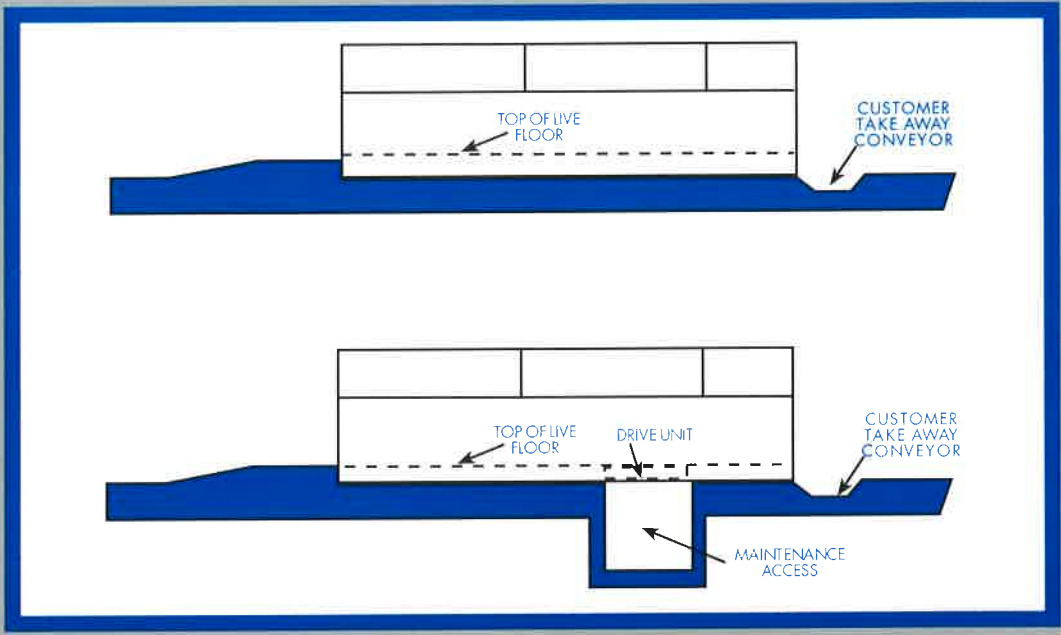

Corn Hopper

PHELPS CORN HOPPER

The Phelp's corn hopper is the newest product on the market for handling corn. Phelp's Industries developed the corn hopper to handle bulk delivery of raw corn from self-dumping trucks. This receiving hopper is available in a variety of holding capacities and discharge rates. It can be built to suit your receiving tonnage and unloading needs. A hydraulically operated reciprocating floor moves the corn to your current conveying system. This transport system provides easy viewing, a clean surface, and an efficient mode of bulk unloading.

A simple concrete slab and a 12" high ramp is all that is needed for one type of installation. Your foundation can also be constructed so the unit does not have to be raised in case of maintenance. (See figure) The corn hopper is portable in that it can easily be picked up by two forklifts and set on a flatbed trailer for transfer to another corn receiving station. Corn Hoppers can also be in combination with a Phelp's Truck/Trailer Dumper. This application works well with semi trucks that are not self dumping. The discharge rate of the hopper is controlled by a Phelp's

hydraulic power unit. The power unit uses a variable volume system that enables the customer to control the speed by a remote device. This allows matching the unloading rate to that of the take-away system. All power units are equipped with carefully selected hydraulic components and totally enclosed fan cooled motors in sizes to match the applications.