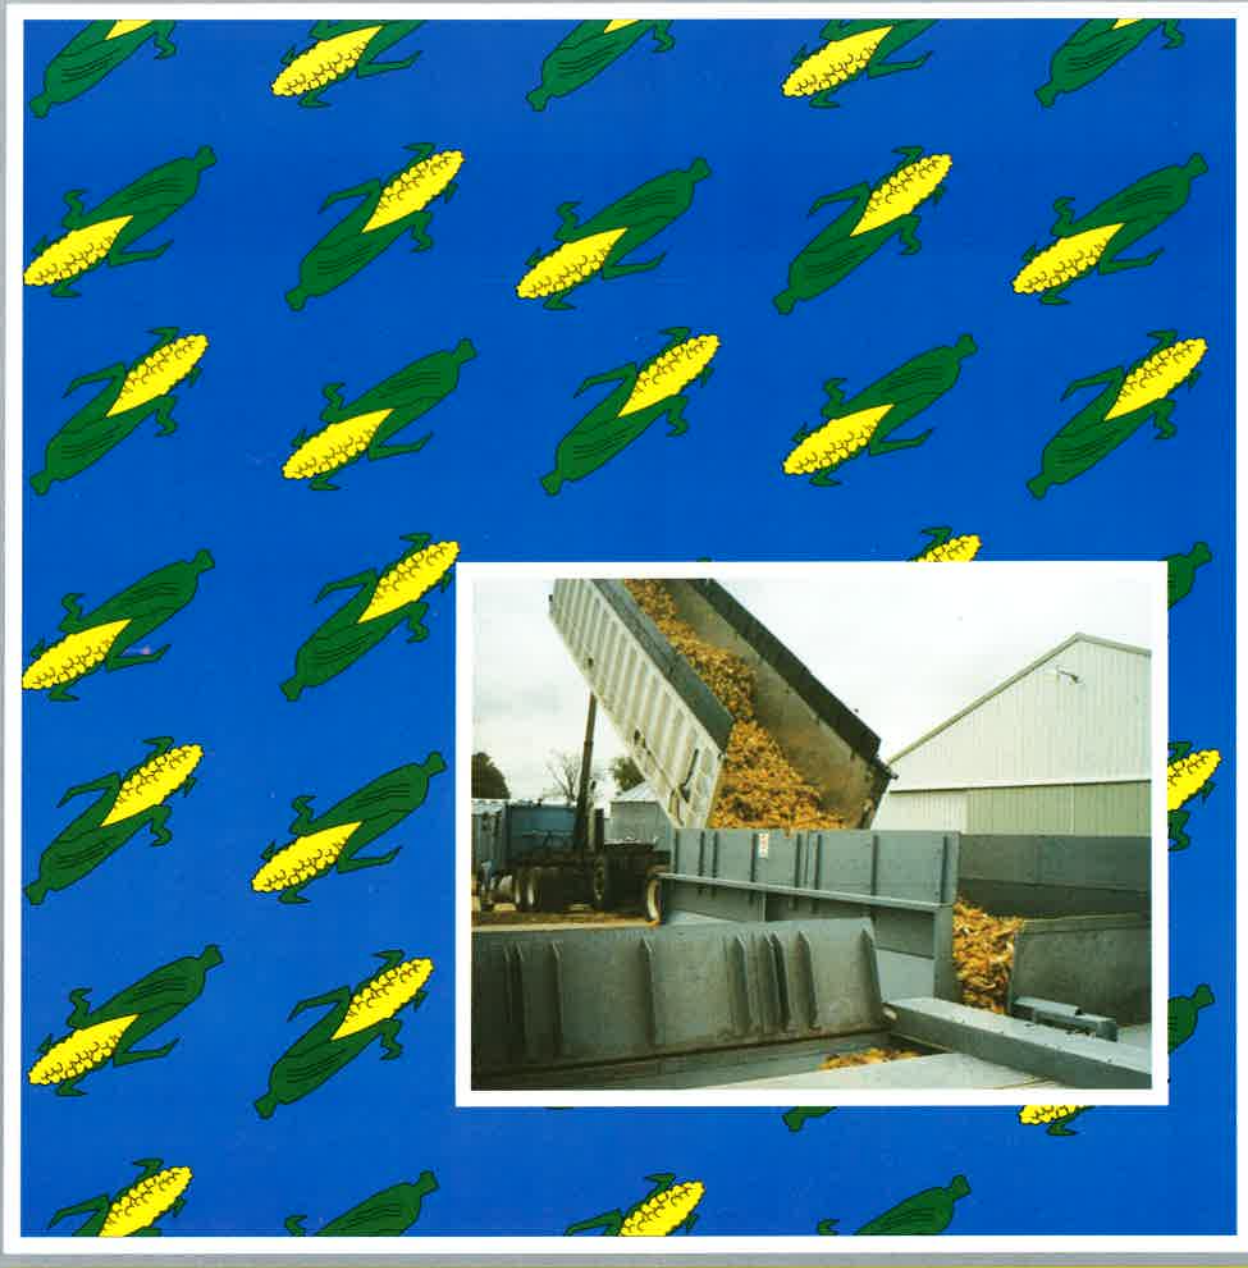

Corn Hopper

PHELPS CORN HOPPER

The Phelp's corn hopper is the newest product on the market for handling corn. Phelp's Industries developed the corn hopper to handle bulk delivery of raw corn from self-dumping trucks. This receiving hopper is available in a variety of holding capacities and discharge rates. It can be built to suit your receiving tonnage and unloading needs. A hydraulically operated reciprocating floor moves the corn to your current conveying system. This transport system provides easy viewing, a clean surface, and an efficient mode of bulk unloading.

A simple concrete slab and a 12" high ramp is all that is needed for one type of installation. Your foundation can also be constructed so the unit does not have to be raised in case of maintenance. (See figure) The corn hopper is portable in that it can easily be picked up by two forklifts and set on a flatbed trailer for transfer to another corn receiving station. Corn Hoppers can also be in combination with a Phelp's Truck/Trailer Dumper. This application works well with semi trucks that are not self dumping. The discharge rate of the hopper is controlled by a Phelp's